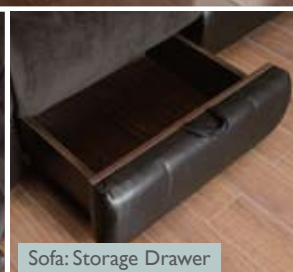

Sofa: Drop Down Console

Love Seat: Middle Console

Sofa: Storage Drawer